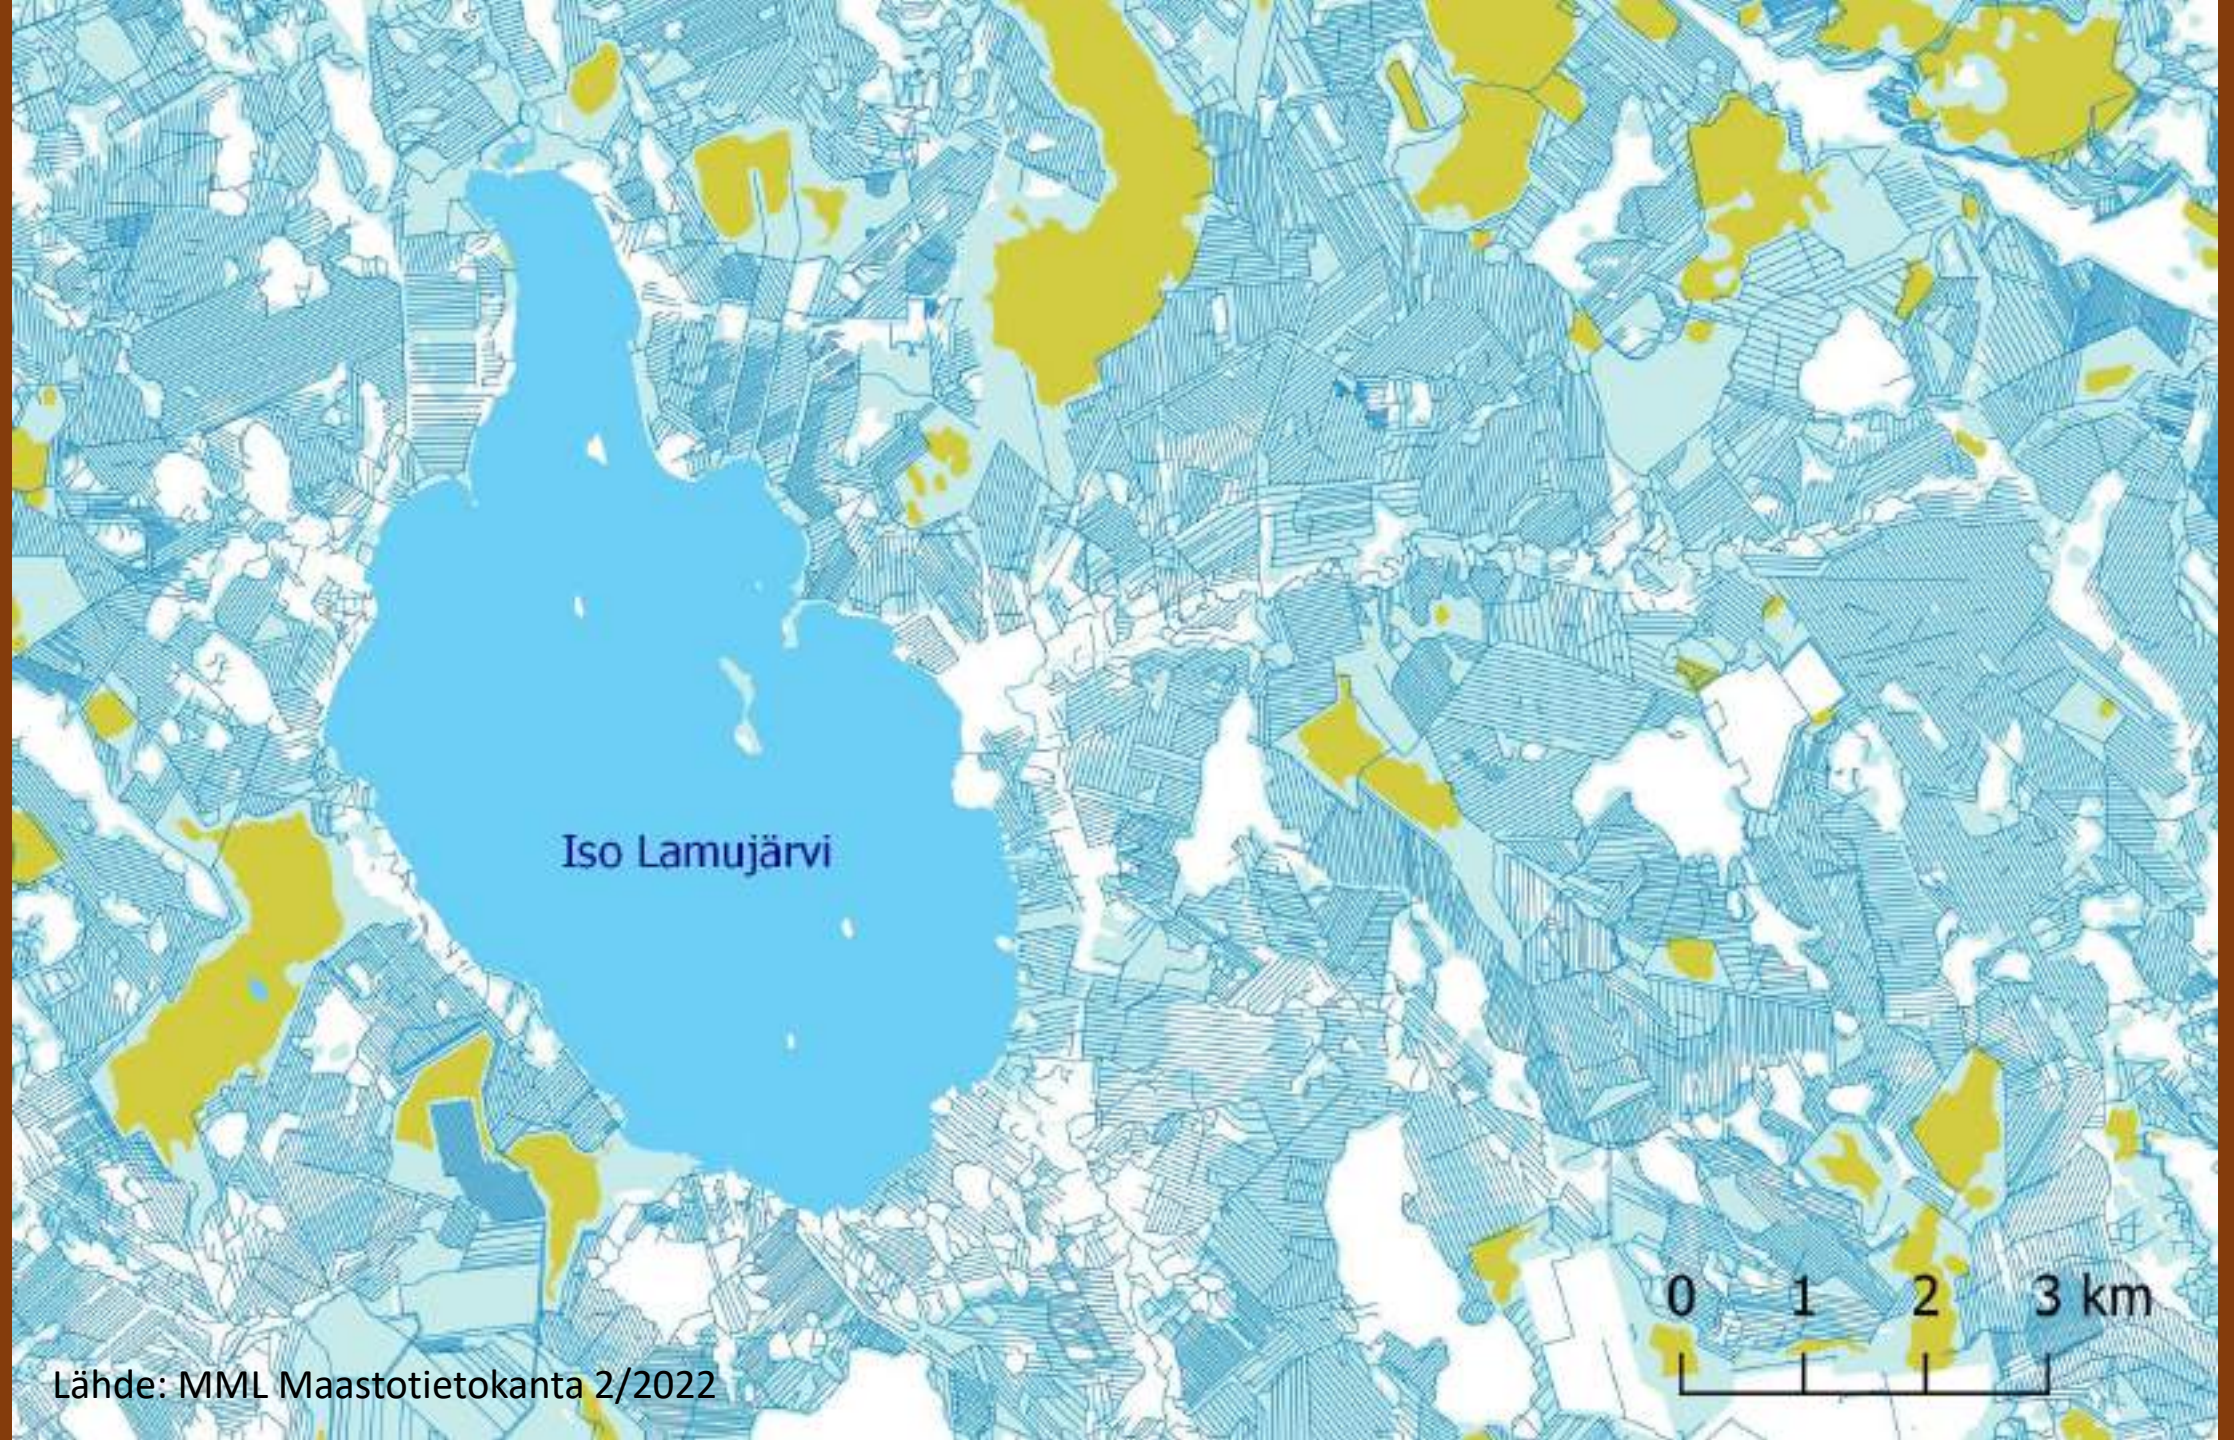

Iso Lamujärvi